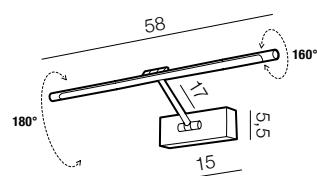

### Davinci 48 LED

- 1 AZ2648 (chrome)
- 2 AZ2649 (sandy nickel)
- 3 AZ2650 (golden)
- 4 AZ2651 (black chrome)
- 5 AZ4262 (matt black)

LED 8W 500lm 3000K RA>90  
metal acryl