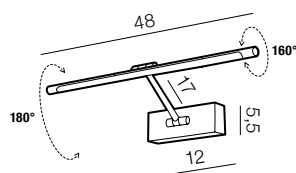

### Davinci 48 LED

- 1 AZ2648 (chrome)
- 2 AZ2649 (sandy nickel)
- 3 AZ2650 (golden)
- 4 AZ2651 (black chrome)
- 5 AZ4262 (matt black)

LED 8W 500lm 3000K RA>90  
metal acryl