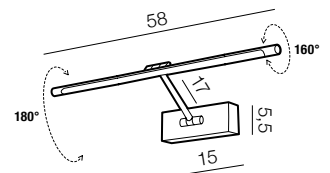

### Davinci 48 LED

- 1 AZ2648 (chrome)
- 2 AZ2649 (sandy nickel)
- 3 AZ2650 (golden)
- 4 AZ2651 (black chrome)
- 5 AZ4262 (matt black)

LED 8W 500lm 3000K RA>90  
metal acryl