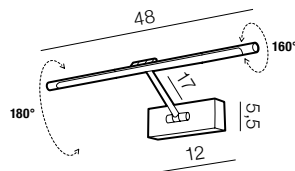

### Davinci 48 LED

- 1 AZ2648 (chrome)
- 2 AZ2649 (sandy nickel)
- 3 AZ2650 (golden)
- 4 AZ2651 (black chrome)
- 5 AZ4262 (matt black)

LED 8W 500lm 3000K RA>90  
metal acryl