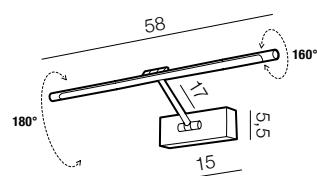

1 CHROME

2 SANDY NICKEL

3 GOLDEN

4 BLACK CHROME

4 MATT BLACK

Davinci 48 LED

- 1 AZ2648 (chrome)
- 2 AZ2649 (sandy nickel)
- 3 AZ2650 (golden)
- 4 AZ2651 (black chrome)
- 5 AZ4262 (matt black)

LED 8W 500lm 3000K RA>90
metal acryl