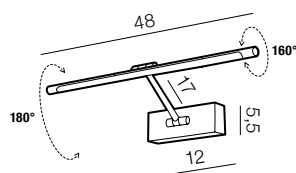

1 CHROME

2 SANDY NICKEL

3 GOLDEN

4 BLACK CHROME

4 MATT BLACK

Davinci 48 LED

- 1 AZ2648 (chrome)
- 2 AZ2649 (sandy nickel)
- 3 AZ2650 (golden)
- 4 AZ2651 (black chrome)
- 5 AZ4262 (matt black)

LED 8W 500lm 3000K RA>90
metal acryl