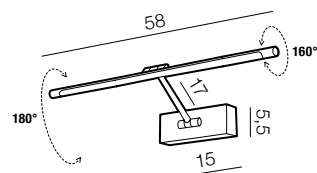

1 CHROME

2 SANDY NICKEL

3 GOLDEN

4 BLACK CHROME

4 MATT BLACK

Davinci 48 LED

- 1 AZ2648 (chrome)
- 2 AZ2649 (sandy nickel)
- 3 AZ2650 (golden)
- 4 AZ2651 (black chrome)
- 5 AZ4262 (matt black)

LED 8W 500lm 3000K RA>90
metal acryl