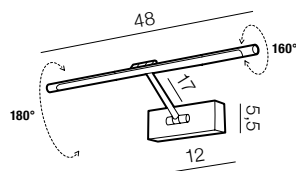

1 CHROME

2 SANDY NICKEL

3 GOLDEN

4 BLACK CHROME

4 MATT BLACK

Davinci 48 LED

- 1 AZ2648 (chrome)
- 2 AZ2649 (sandy nickel)
- 3 AZ2650 (golden)
- 4 AZ2651 (black chrome)
- 5 AZ4262 (matt black)

LED 8W 500lm 3000K RA>90
metal acryl