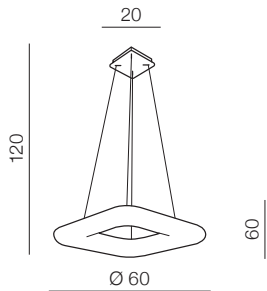

DONUT CCT

**Donut Square
Pendant CCT 4646** LED

AZ2666

LED integrated
LED 80W 6800lm
CCT 2700-6000K dimm
power dimmable
acryl

**Donut Square
Pendant CCT 6046** LED

AZ2667

LED integrated
LED 84W 7140lm
CCT 2700-6000K dimm
power dimmable
acryl