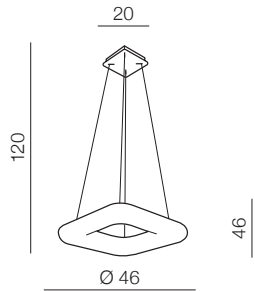

DONUT CCT

**Donut Square
Pendant CCT 4646** LED

AZ2666

LED integrated
LED 80W 6800lm
CCT 2700-6000K dimm
power dimmable
acryl

**Donut Square
Pendant CCT 6046** LED

AZ2667

LED integrated
LED 84W 7140lm
CCT 2700-6000K dimm
power dimmable
acryl