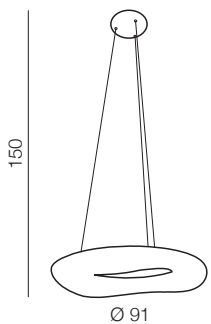

**Donut Pendant
CCT 46 LED**

AZ2672

LED integrated
LED 64W 5440lm
CCT 2700-6000K dimm
power dimmable
acryl

**Donut Pendant
CCT 60 LED**

AZ2673

LED integrated
LED 64W 5440lm
CCT 2700-6000K dimm
power dimmable
acryl

**Donut Pendant
CCT 91 LED**

AZ2675

LED integrated
LED 216W 18360lm
CCT 2700-6000K dimm
power dimmable
acryl

CCT = 2700÷6000K Dimmable Remote Control