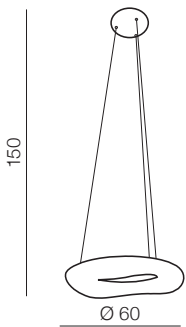

**Donut Pendant
CCT 46 LED**

AZ2672

LED integrated
LED 64W 5440lm
CCT 2700-6000K dimm
power dimmable
acryl

**Donut Pendant
CCT 60 LED**

AZ2673

LED integrated
LED 64W 5440lm
CCT 2700-6000K dimm
power dimmable
acryl

**Donut Pendant
CCT 91 LED**

AZ2675

LED integrated
LED 216W 18360lm
CCT 2700-6000K dimm
power dimmable
acryl

CCT = 2700÷6000K Dimmable Remote Control