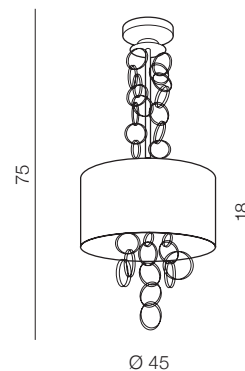

KATE

Kate

AZ2678

(black)

4x E14 Max 40W
metal/fabric