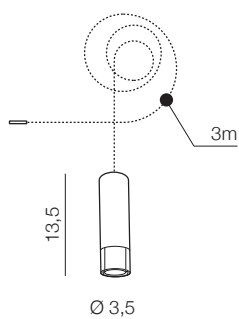

for more details
look on
Facebook

Ziko Base 20

AZ3410 (black)
Max 20x input for Ziko meters
aluminium

Ziko G9 3 meters

- ❶ **AZ2679** (black)
- ❷ **AZ3457** (antique)

Max 1x G9 40W only LED
aluminium

Ziko G9 6 meters

- ❶ **AZ2680** (black)
- ❷ **AZ3458** (antique)

Max 1x G9 40W only LED
aluminium