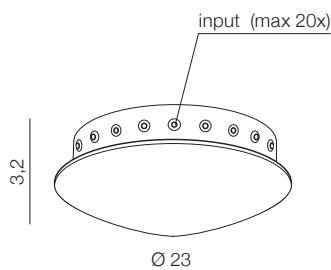

for more details
look on
Facebook

Ziko Base 20

AZ3410 (black)
Max 20x input for Ziko meters
aluminium

Ziko G9 3 meters

- ❶ **AZ2679** (black)
- ❷ **AZ3457** (antique)

Max 1x G9 40W only LED
aluminium

Ziko G9 6 meters