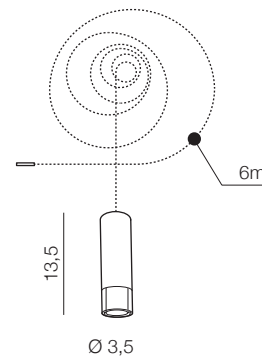

for more details
look on
Facebook

Ziko Base 20

AZ3410 (black)
Max 20x input for Ziko meters
aluminium

Ziko G9 3 meters

- ❶ **AZ2679** (black)
- ❷ **AZ3457** (antique)

Max 1x G9 40W only LED
aluminium

Ziko G9 6 meters