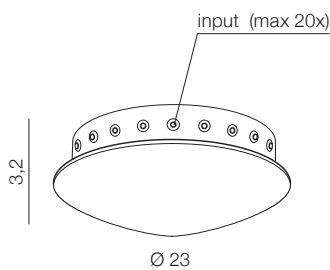

for more details
look on
Facebook

Ziko Base 20

AZ3410 (black)
Max 20x input for Ziko meters
aluminium

Ziko G9 3 meters

- ❶ **AZ2679** (black)
- ❷ **AZ3457** (antique)

Max 1x G9 40W only LED
aluminium

Ziko G9 6 meters