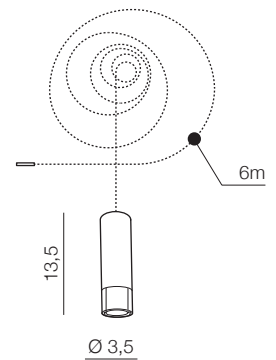

for more details
look on
Facebook

Ziko Base 20

AZ3410 (black)
Max 20x input for Ziko meters
aluminium

Ziko G9 3 meters

- ❶ **AZ2679** (black)
- ❷ **AZ3457** (antique)

Max 1x G9 40W only LED
aluminium

Ziko G9 6 meters

- ❶ **AZ2680** (black)
- ❷ **AZ3458** (antique)

Max 1x G9 40W only LED
aluminium