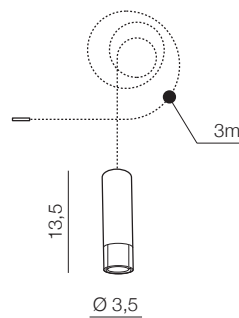

for more details
look on
Facebook

Ziko Base 20

AZ3410 (black)
Max 20x input for Ziko meters
aluminium

Ziko G9 3 meters

- ❶ **AZ2679** (black)
- ❷ **AZ3457** (antique)

Max 1x G9 40W only LED
aluminium

Ziko G9 6 meters

- ❶ **AZ2680** (black)
- ❷ **AZ3458** (antique)

Max 1x G9 40W only LED
aluminium