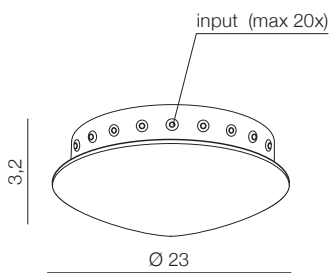

Ziko Base 1

AZ3408 (black)
aluminium

Ziko Base 20

AZ3410 (black)
Max 20x input for Ziko meters
aluminium

Ziko Base 10

AZ2905 (black)
Max 10x input for Ziko meters
aluminium

Ziko Holder

AZ2681 (black)
aluminium