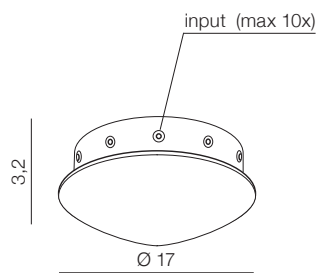

Ziko Base 1

AZ3408 (black)
aluminium

Ziko Base 20

AZ3410 (black)
Max 20x input for Ziko meters
aluminium

Ziko Base 10

AZ2905 (black)
Max 10x input for Ziko meters
aluminium

Ziko Holder

AZ2681 (black)
aluminium