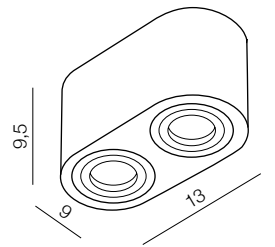

BRANT IP44

Brant

- ❶ AZ2691 (chrome)
- ❷ AZ2690 (white)

GU10 Max. 50W IP44
metal/aluminium

Brant 2

- ❶ AZ2817 (chrome)
- ❷ AZ2816 (white)

GU10 2x Max. 50W IP44
metal/aluminium