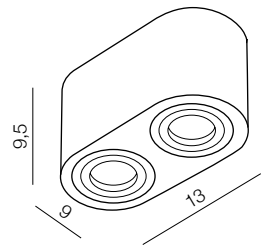

BRANT IP44

Brant

- ❶ AZ2691 (chrome)
- ❷ AZ2690 (white)

GU10 Max. 50W IP44
metal/aluminium

Brant 2

- ❶ AZ2817 (chrome)
- ❷ AZ2816 (white)

GU10 2x Max. 50W IP44
metal/aluminium