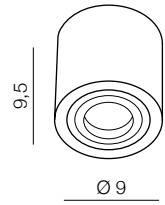

BRANT IP44

Brant

- ❶ AZ2691 (chrome)
- ❷ AZ2690 (white)

GU10 Max. 50W IP44
metal/aluminium

Brant 2

- ❶ AZ2817 (chrome)
- ❷ AZ2816 (white)

GU10 2x Max. 50W IP44
metal/aluminium