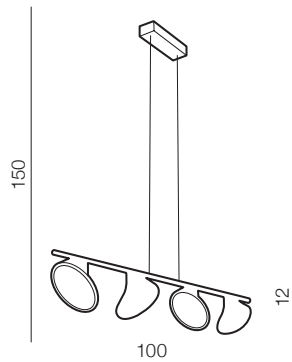

CLAMOR

Clamor LED

AZ2696

(black matt)

LED integrated

LED 40W 2800lm 3000K

metal/acryl