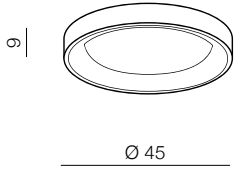

SILVAM

Silvam 45 top LED

AZ2697

(natural exotic wood+wh)
LED 30W 1950lm 3000K
rubber wood/metal

Silvam 65 top LED

AZ2698

(natural exotic wood+wh)
LED 50W 3250lm 3000K
rubber wood/acrylic

Silvam 45 pendant LED