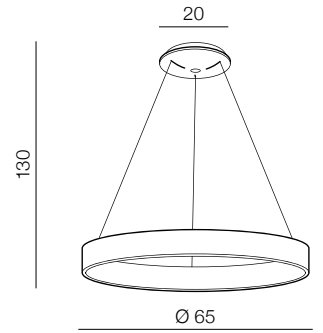

SILVAM

Silvam 45 top LED

AZ2697

(natural exotic wood+wh)
LED 30W 1950lm 3000K
rubber wood/metal

Silvam 65 top LED

AZ2698

(natural exotic wood+wh)
LED 50W 3250lm 3000K
rubber wood/acrylic

Silvam 45 pendant LED