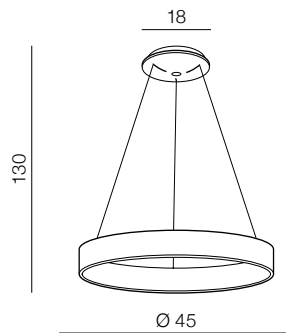

SILVAM

Silvam 45 top LED

AZ2697

(natural exotic wood+wh)
LED 30W 1950lm 3000K
rubber wood/metal

Silvam 65 top LED

AZ2698

(natural exotic wood+wh)
LED 50W 3250lm 3000K
rubber wood/acrylic

Silvam 45 pendant LED