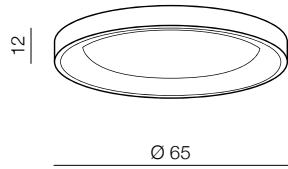

SILVAM

Silvam 45 top LED

AZ2697

(natural exotic wood+wh)
LED 30W 1950lm 3000K
rubber wood/metal

Silvam 65 top LED

AZ2698

(natural exotic wood+wh)
LED 50W 3250lm 3000K
rubber wood/acrylic

Silvam 45 pendant LED