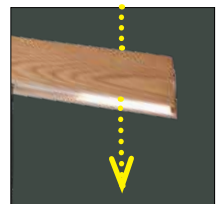

lighting up & ...