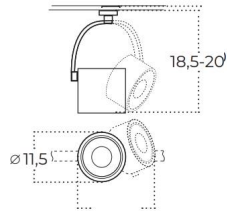

COSTA ARM

Technical specification

Name	COSTA ARM BK	COSTA ARM WH
IP	IP20	IP20
Material	aluminium	aluminium
Light source	1 x LED INTEGRATED	1 x LED INTEGRATED
Power	12W	12W
Kelvins	3000K	3000K
Lumens	1020lm	1020m
Tilt	90°	90°
Rotation	350°	350°

Colour / new index no.

- white AZ2703
- black AZ2702

MONA 12W

Technical specification

Name	MONA 15W CCT SWITCH BK	MONA 15W CCT SWITCH WH
IP	IP20	IP20
Material	aluminium / pvc	aluminium / pvc
Light source	1 x LED INTEGRATED	1 x LED INTEGRATED
Power	15W	15W
Kelvins	3000 / 4000 / 6000K	3000 / 4000 / 6000K
Lumens	1200lm	1200lm
CCT	3-STEP	3-STEP
Tilt	90°	90°
Rotation	350°	350°