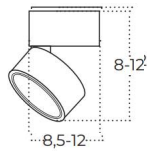

COSTA ARM

Technical specification

Name	COSTA ARM BK	COSTA ARM WH
IP	IP20	IP20
Material	aluminium	aluminium
Light source	1 x LED INTEGRATED	1 x LED INTEGRATED
Power	12W	12W
Kelvins	3000K	3000K
Lumens	1020lm	1020m
Tilt	90°	90°
Rotation	350°	350°

Colour / new index no.

- white AZ2703
- black AZ2702

MONA 12W

Technical specification

Name	MONA 15W CCT SWITCH BK	MONA 15W CCT SWITCH WH
IP	IP20	IP20
Material	aluminium / pvc	aluminium / pvc
Light source	1 x LED INTEGRATED	1 x LED INTEGRATED
Power	15W	15W
Kelvins	3000 / 4000 / 6000K	3000 / 4000 / 6000K
Lumens	1200lm	1200lm
CCT	3-STEP	3-STEP
Tilt	90°	90°
Rotation	350°	350°