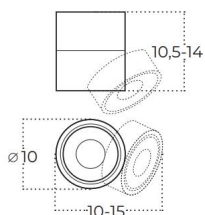

### COSTA 3000/4000K

Technical specification

Name	COSTA	COSTA
IP	IP20	IP20
Material	aluminium	aluminium
Light source	1 x LED INTEGRATED	1 x LED INTEGRATED
Power	12W	12W
Kelvins	3000K	4000K
Lumens	1000lm	1100lm
Tilt	90°	90°
Rotation	350°	350°

### COSTA SPOT

Technical specification

Name	COSTA SPOT BK	COSTA SPOT WH
IP	IP20	IP20
Material	aluminium	aluminium
Light source	1 x LED INTEGRATED	1 x LED INTEGRATED
Power	12W	12W
Kelvins	3000K	3000K
Lumens	1020lm	1020m
Tilt	90°	90°
Rotation	350°	350°