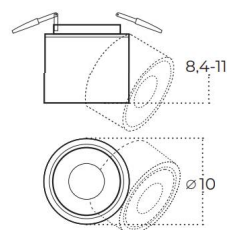

### COSTA 3000/4000K

Technical specification

Name	COSTA	COSTA
IP	IP20	IP20
Material	aluminium	aluminium
Light source	1 x LED INTEGRATED	1 x LED INTEGRATED
Power	12W	12W
Kelvins	3000K	4000K
Lumens	1000lm	1100lm
Tilt	90°	90°
Rotation	350°	350°

### COSTA SPOT

Technical specification

Name	COSTA SPOT BK	COSTA SPOT WH
IP	IP20	IP20
Material	aluminium	aluminium
Light source	1 x LED INTEGRATED	1 x LED INTEGRATED
Power	12W	12W
Kelvins	3000K	3000K
Lumens	1020lm	1020m
Tilt	90°	90°
Rotation	350°	350°