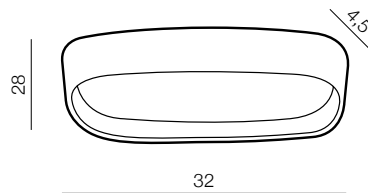

1 WHITE

2 GREY

Pienza 3000K LED

- 1 AZ2719 (white)
- 2 AZ2721 (grey)

LED integrated Dimmable
LED 24W 1900lm 3000K
acryl/aluminium

Pienza 4000K LED

- 1 AZ2718 (white)
- 2 AZ2720 (grey)

LED integrated Dimmable
LED 24W 1900lm 4000k
acryl/aluminium