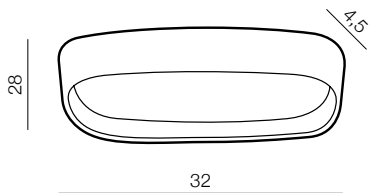

1 WHITE

2 GREY

Pienza 3000K LED

- 1 AZ2719 (white)
- 2 AZ2721 (grey)

LED integrated Dimmable
LED 24W 1900lm 3000K
acryl/aluminium

Pienza 4000K LED

- 1 AZ2718 (white)
- 2 AZ2720 (grey)

LED integrated Dimmable
LED 24W 1900lm 4000k
acryl/aluminium