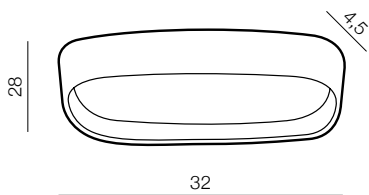

1 WHITE

2 GREY

Pienza 3000K LED

- 1 AZ2719 (white)
- 2 AZ2721 (grey)

LED integrated Dimmable
LED 24W 1900lm 3000K
acryl/aluminium

Pienza 4000K LED

- 1 AZ2718 (white)
- 2 AZ2720 (grey)

LED integrated Dimmable
LED 24W 1900lm 4000k
acryl/aluminium