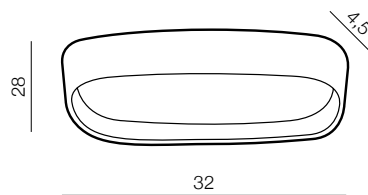

1 WHITE

2 GREY

Pienza 3000K LED

- 1 AZ2719 (white)
- 2 AZ2721 (grey)

LED integrated Dimmable
LED 24W 1900lm 3000K
acryl/aluminium

Pienza 4000K LED

- 1 AZ2718 (white)
- 2 AZ2720 (grey)

LED integrated Dimmable
LED 24W 1900lm 4000k
acryl/aluminium