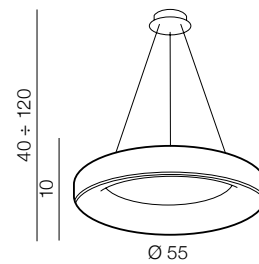

SOVANA CCT + REMOTE CONTROL

1 WHITE

2 GREY

3 BLACK

CCT = 2700÷6000K Dimmable Remote Control

Sovana Top 55 CCT LED

- 1 AZ2724 (white)
- 2 AZ2725 (grey)
- 3 AZ2726 (black)

LED integrated LED 50W 2750lm
3000/6500k Dimm power dimmable
acryl/aluminium

Sovana Pendant 55 CCT LED

- 1 AZ2727 (white)
- 2 AZ2729 (grey)
- 3 AZ2728 (black)

LED integrated LED 50W 2750lm
3000/6500k dimmpower dimmable
acryl/aluminium