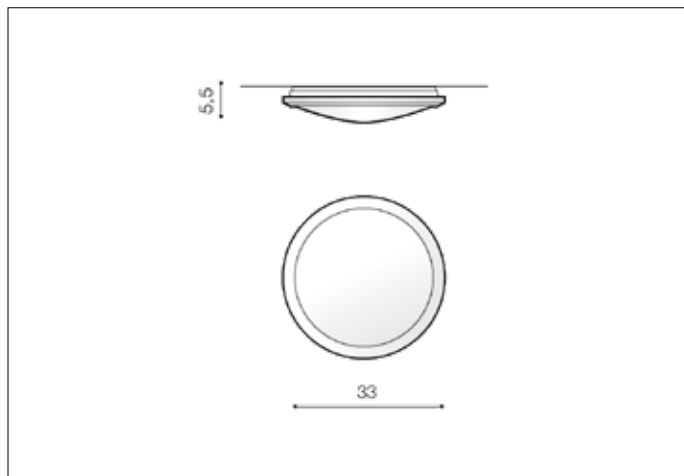

AZzardo[®]
LIGHTING

JUNONA 33 4000K CHROME
AZ2748, EAN 5901238427483

Dimensions height / width / length [cm] Product Specifications

Product	5,5 x 33 x N/A
Mounting inlet:	N/A x N/A x N/A
Ceiling base:	N/A x N/A x N/A
Shades	N/A x N/A x N/A

Line	TECHNICAL
Type	Top
Type of track	N/A
Colour	Chrome
Material	Metal / PC
Light source	1
Type of socket	LED INTEGRATED
Lumens	970
Kelvins	4000
Beam angle	115°
Dimmable	N/A
CCT	N/A
RGB	N/A
RA	? 80
App remote control	N/A
Remote control	N/A
Voltage	230V
Power	18W
Switch location	N/A
Protection class	IP20
Tilt	N/A
Rotation	N/A

Shipping info height / width / length [cm]

BOX 1:	37 x 37 x 7
BOX 2:	N/A x N/A x N/A
BOX 3:	N/A x N/A x N/A
Net weight [kg]	0,7
Gross weight [kg]	0,85

Energy efficiency

Azzardo Sp. z o.o.
ul. Strzeszyńska 33 60-479 Poznań,
NIP: 929-185-75-07