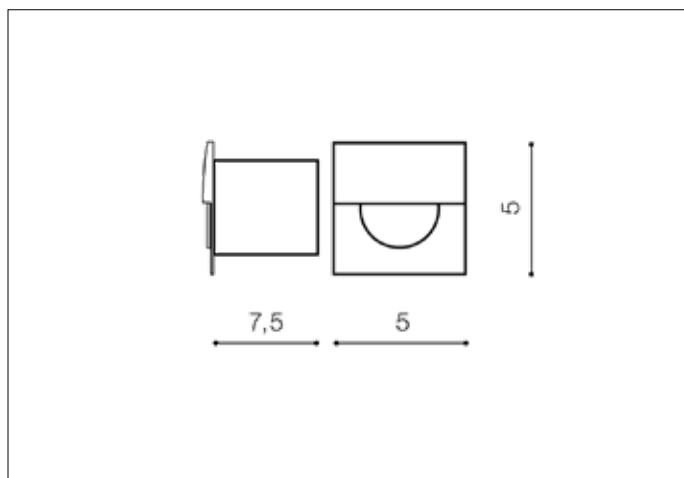

AZzardo[®]
LIGHTING

SANE 40 NICKEL
AZ2767, EAN 5901238427674

Dimensions height / width / length [cm] Product Specifications

Product	5 x 5 x 7,5
Mounting inlet:	4,8 x 4,8 x 7
Ceiling base:	N/A x N/A x N/A
Shades	N/A x N/A x N/A

Line	TECHNICAL
Type	Stairs
Type of track	N/A
Colour	Nickel
Material	Acryl / Aluminium
Light source	1
Type of socket	LED INTEGRATED
Lumens	85
Kelvins	3000
Beam angle	N/A
Dimmable	N/A
CCT	N/A
RGB	N/A
RA	N/A
App remote control	N/A
Remote control	N/A
Voltage	230V
Power	1W
Switch location	N/A
Protection class	IP20
Tilt	N/A
Rotation	N/A

Shipping info height / width / length [cm]

BOX 1:	6,5 x 11 x 6,5
BOX 2:	N/A x N/A x N/A
BOX 3:	N/A x N/A x N/A
Net weight [kg]	0,1
Gross weight [kg]	0,15

Energy efficiency

Azzardo Sp. z o.o.
ul. Strzeszyńska 33 60-479 Poznań,
NIP: 929-185-75-07