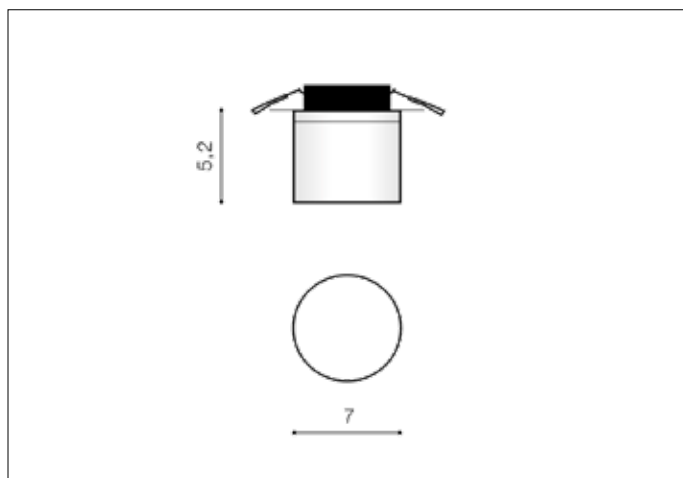

AZzardo[®]
LIGHTING

LINZ 4000K
AZ2775, EAN 5901238427759

Dimensions height / width / length [cm] Product Specifications

Product	5,2 x 7 x N/A
Mounting inlet:	2,2 x 5,8 x N/A
Ceiling base:	N/A x N/A x N/A
Shades	N/A x N/A x N/A

Line	TECHNICAL
Type	Downlight
Type of track	N/A
Colour	Clear
Material	Acryl / Aluminium
Light source	1
Type of socket	LED INTEGRATED
Lumens	420
Kelvins	4000
Beam angle	N/A
Dimmable	N/A
CCT	N/A
RGB	N/A
RA	N/A
App remote control	N/A
Remote control	N/A
Voltage	230V
Power	5W
Switch location	N/A
Protection class	IP44
Tilt	N/A
Rotation	N/A

Shipping info height / width / length [cm]

BOX 1:	8 x 10 x 10
BOX 2:	N/A x N/A x N/A
BOX 3:	N/A x N/A x N/A
Net weight [kg]	0,2
Gross weight [kg]	0,25

Energy efficiency

Azzardo Sp. z o.o.
ul. Strzeszyńska 33 60-479 Poznań,
NIP: 929-185-75-07