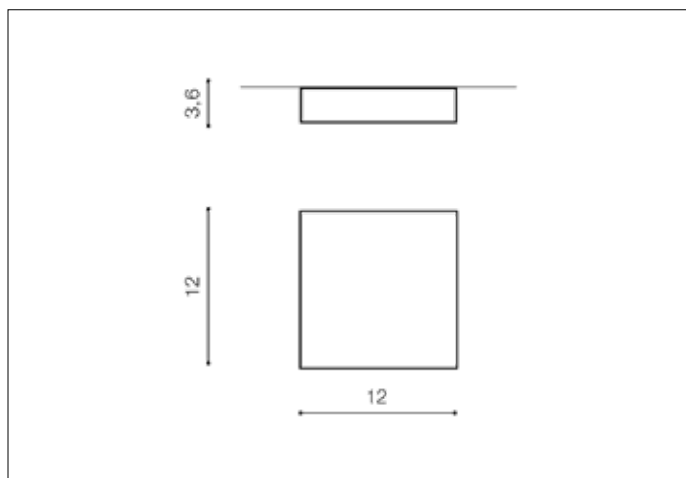

AZzardo[®]
LIGHTING

FALCO 12 4000K BLACK
AZ2783, EAN 5901238427834

Dimensions height / width / length [cm] Product Specifications

Product	3,6 x 12 x 12
Mounting inlet:	N/A x N/A x N/A
Ceiling base:	N/A x N/A x N/A
Shades	N/A x N/A x N/A

Line	TECHNICAL
Type	Exposed Downlight
Type of track	N/A
Colour	Black
Material	Acryl / Aluminium
Light source	1
Type of socket	LED INTEGRATED
Lumens	955
Kelvins	4000
Beam angle	114°
Dimmable	N/A
CCT	N/A
RGB	N/A
RA	? 80
App remote control	N/A
Remote control	N/A
Voltage	230V
Power	12W
Switch location	N/A
Protection class	IP20
Tilt	N/A
Rotation	N/A

Shipping info height / width / length [cm]

BOX 1:	4,5 x 12,5 x 12,5
BOX 2:	N/A x N/A x N/A
BOX 3:	N/A x N/A x N/A
Net weight [kg]	0,45
Gross weight [kg]	0,5

Energy efficiency

Azzardo Sp. z o.o.
ul. Strzeszyńska 33 60-479 Poznań,
NIP: 929-185-75-07