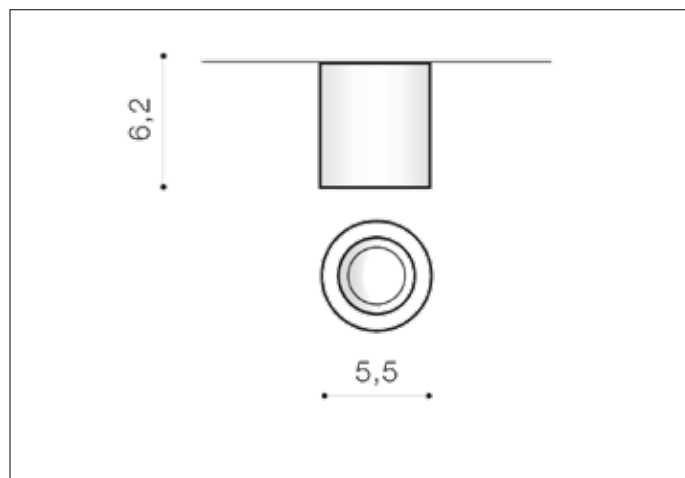

### Dimensions height / width / length [cm] Product Specifications

Product	6,2 x 5,5 x N/A
Mounting inlet:	N/A x N/A x N/A
Ceiling base:	N/A x N/A x N/A
Shades	N/A x N/A x N/A

Line	TECHNICAL
Type	Exposed Downlight
Type of track	N/A
Colour	Black
Material	Aluminium
Light source	1
Type of socket	LED INTEGRATED
Lumens	405
Kelvins	3000
Beam angle	26°
Dimmable	N/A
CCT	N/A
RGB	N/A
RA	? 80
App remote control	N/A
Remote control	N/A
Voltage	230V
Power	6W
Switch location	N/A
Protection class	IP20
Tilt	N/A
Rotation	N/A

### Shipping info height / width / length [cm]

BOX 1:	6,5 x 11 x 6,5
BOX 2:	N/A x N/A x N/A
BOX 3:	N/A x N/A x N/A
Net weight [kg]	0,2
Gross weight [kg]	0,25