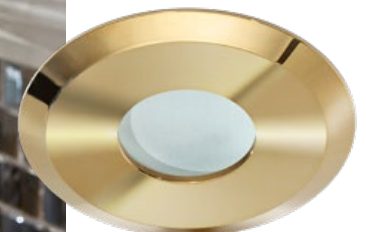

OSCAR IP44

Oscar

- ❶ AZ1714 (white)
- ❷ AZ1715 (chrome)
- ❸ AZ2692 (black)
- ❹ AZ2800 (gold)

GU10/MR16 1x Max 50W  
IP44  
metal

❶ WHITE

❷ CHROME

❸ BLACK

❹ GOLD