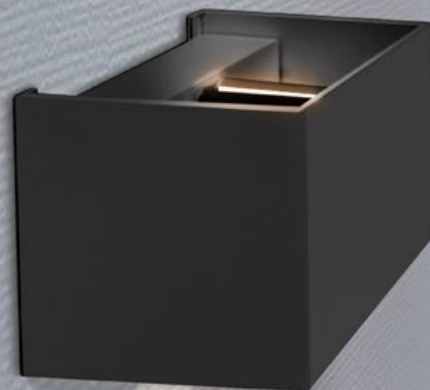

LETICIA

Leticia 1

- ❶ AZ0951 (white)
- ❷ AZ0952 (anodised gold)
- ❸ AZ2814 (black/gold)
- ❹ AZ2932 (black)

G9 1x 40W  
metal/aluminium

❶ WHITE

❷ ANODISED GOLD

❸ BLACK / GOLD

❹ BLACK

BULB NOT INCLUDED