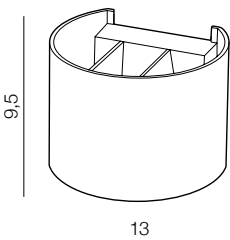

BULB NOT INCLUDED

1 WHITE

2 ALUMINIUM

3 BLACK / GOLD

4 BLACK

Leticia 2

- 1 **AZ1058** (white)
- 2 **AZ1059** (aluminium)
- 3 **AZ2815** (black/gold)
- 4 **AZ2933** (black)

G9 1x 40W
metal/aluminium