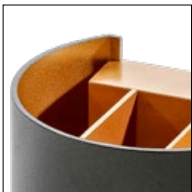

BULB NOT INCLUDED

1 WHITE

2 ALUMINIUM

3 BLACK / GOLD

4 BLACK

Leticia 2

- 1 **AZ1058** (white)
- 2 **AZ1059** (aluminium)
- 3 **AZ2815** (black/gold)
- 4 **AZ2933** (black)

G9 1x 40W
metal/aluminium