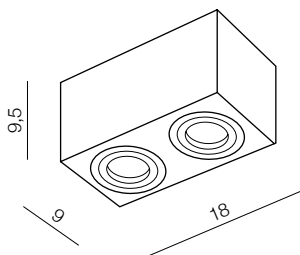

Brant square

- ❶ AZ2878 (black)
- ❷ AZ2822 (white)

GU10 Max. 50W IP44
metal/aluminium

Brant 2 square

- ❶ AZ2879 (black)
- ❷ AZ2823 (white)

GU10 2x Max. 50W IP44
metal/aluminium

BULB NOT INCLUDED