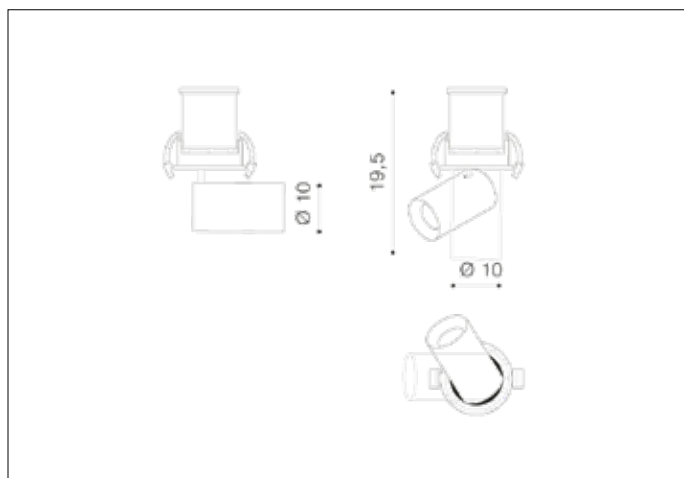

AZzardo[®]
LIGHTING

LUNA 15W DIMM WHITE
AZ2828, EAN 5901238428282

Dimensions height / width / length [cm] Product Specifications

Product	19,5 x 10 x 14,5
Mounting inlet:	10 x 9 x N/A
Ceiling base:	N/A x N/A x N/A
Shades	10 x 6 x N/A

Line	TECHNICAL
Type	Downlight
Type of track	N/A
Colour	White / Black
Material	Aluminium
Light source	1
Type of socket	LED INTEGRATED
Lumens	1150
Kelvins	3000
Beam angle	22°
Dimmable	YES
CCT	N/A
RGB	N/A
RA	? 90
App remote control	N/A
Remote control	N/A
Voltage	230V
Power	15W
Switch location	N/A
Protection class	IP20
Tilt	90°
Rotation	360°

Shipping info height / width / length [cm]

BOX 1:	11 x 11 x 16
BOX 2:	N/A x N/A x N/A
BOX 3:	N/A x N/A x N/A
Net weight [kg]	0,65
Gross weight [kg]	0,73

Energy efficiency

Azzardo Sp. z o.o.
ul. Strzeszyńska 33 60-479 Poznań,
NIP: 929-185-75-07