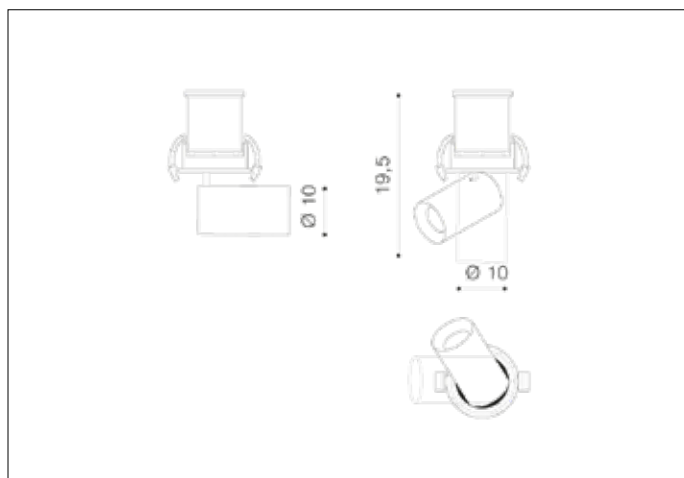

AZzardo[®]
LIGHTING

LUNA 15W DIMM BLACK
AZ2829, EAN 5901238428299

Dimensions height / width / length [cm] Product Specifications

Product	19,5 x 10 x 14,5
Mounting inlet:	10 x 9 x N/A
Ceiling base:	N/A x N/A x N/A
Shades	10 x 6 x N/A

Line	TECHNICAL
Type	Downlight
Type of track	N/A
Colour	Black
Material	Aluminium
Light source	1
Type of socket	LED INTEGRATED
Lumens	1150
Kelvins	3000
Beam angle	22°
Dimmable	YES
CCT	N/A
RGB	N/A
RA	? 90
App remote control	N/A
Remote control	N/A
Voltage	230V
Power	15W
Switch location	N/A
Protection class	IP20
Tilt	90°
Rotation	360°

Shipping info height / width / length [cm]

BOX 1:	11 x 11 x 16
BOX 2:	N/A x N/A x N/A
BOX 3:	N/A x N/A x N/A
Net weight [kg]	0,65
Gross weight [kg]	0,73

Energy efficiency

Azzardo Sp. z o.o.
ul. Strzeszyńska 33 60-479 Poznań,
NIP: 929-185-75-07