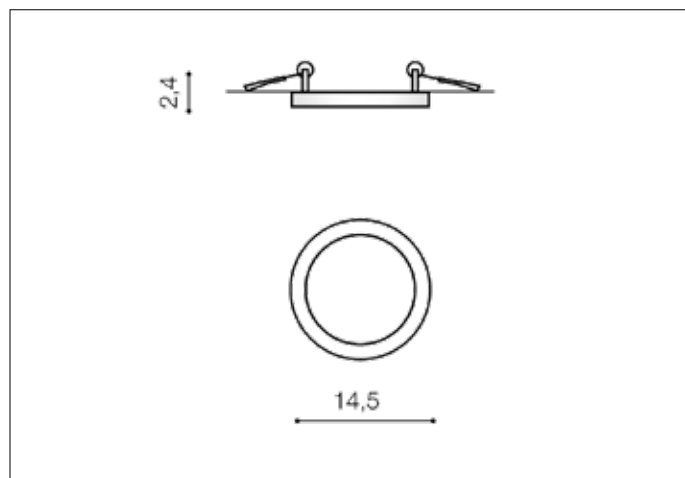

AZzardo[®]
LIGHTING

SLIM 15 ROUND 4000K IP44 CHROME

AZ2841, EAN 5901238428411

Dimensions height / width / length [cm] Product Specifications

Product	2,4 x 14,5 x N/A
Mounting inlet:	2,1 x 12,5 x N/A
Ceiling base:	N/A x N/A x N/A
Shades	N/A x N/A x N/A

Line	TECHNICAL
Type	Downlight
Type of track	N/A
Colour	Chrome
Material	Aluminium / Acryl
Light source	1
Type of socket	LED INTEGRATED
Lumens	1000
Kelvins	4000
Beam angle	N/A
Dimmable	N/A
CCT	N/A
RGB	N/A
RA	N/A
App remote control	N/A
Remote control	N/A
Voltage	230V
Power	12W
Switch location	N/A
Protection class	IP44
Tilt	N/A
Rotation	N/A

Shipping info height / width / length [cm]

BOX 1:	4 x 19,5 x 15,5
BOX 2:	N/A x N/A x N/A
BOX 3:	N/A x N/A x N/A
Net weight [kg]	0,25
Gross weight [kg]	0,3

Energy efficiency

Azzardo Sp. z o.o.
ul. Strzeszyńska 33 60-479 Poznań,
NIP: 929-185-75-07