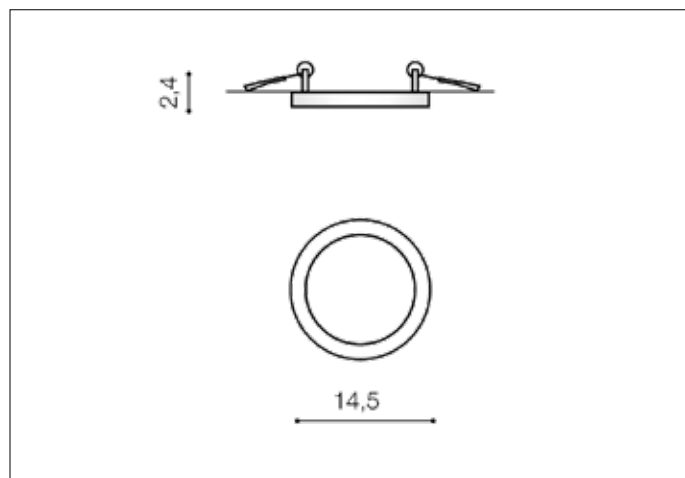

AZzardo[®]
LIGHTING

SLIM 15 ROUND 4000K IP44 WHITE
AZ2842, EAN 5901238428428

Dimensions height / width / length [cm] Product Specifications

Product	2,4 x 14,5 x N/A
Mounting inlet:	2,1 x 12,5 x N/A
Ceiling base:	N/A x N/A x N/A
Shades	N/A x N/A x N/A

Line	TECHNICAL
Type	Downlight
Type of track	N/A
Colour	White
Material	Aluminium / Acryl
Light source	1
Type of socket	LED INTEGRATED
Lumens	1000
Kelvins	4000
Beam angle	N/A
Dimmable	N/A
CCT	N/A
RGB	N/A
RA	N/A
App remote control	N/A
Remote control	N/A
Voltage	230V
Power	12W
Switch location	N/A
Protection class	IP44
Tilt	N/A
Rotation	N/A

Shipping info height / width / length [cm]

BOX 1:	4 x 19,5 x 15,5
BOX 2:	N/A x N/A x N/A
BOX 3:	N/A x N/A x N/A
Net weight [kg]	0,25
Gross weight [kg]	0,3

Energy efficiency

Azzardo Sp. z o.o.
ul. Strzeszyńska 33 60-479 Poznań,
NIP: 929-185-75-07