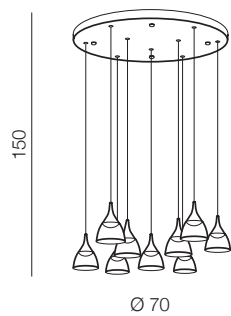

1 BLACK

2 WHITE

Dalmatia 1 LED

- 1 **AZ2847** (black)
- 2 **AZ2909** (white)

LED 5W 300lm 3000K
aluminium/acrylic

Dalmatia 5 LED

- 1 **AZ2910** (black)
- 2 **AZ2848** (white)

LED 25W 1500lm 3000K
aluminium/acrylic

Dalmatia 9 LED

- 1 **AZ3143** (black)
- 2 **AZ3144** (white)

LED 45W 3880lm 3000K
aluminium/acrylic