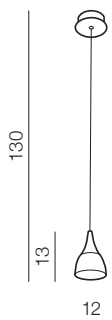

1 BLACK

2 WHITE

Dalmatia 1 LED

- 1 **AZ2847** (black)
- 2 **AZ2909** (white)

LED 5W 300lm 3000K
aluminium/acrylic

Dalmatia 5 LED

- 1 **AZ2910** (black)
- 2 **AZ2848** (white)

LED 25W 1500lm 3000K
aluminium/acrylic