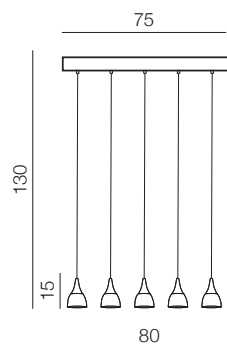

1 BLACK

2 WHITE

Dalmatia 1 LED

- 1 **AZ2847** (black)
- 2 **AZ2909** (white)

LED 5W 300lm 3000K
aluminium/acrylic

Dalmatia 5 LED

- 1 **AZ2910** (black)
- 2 **AZ2848** (white)

LED 25W 1500lm 3000K
aluminium/acrylic

Dalmatia 9 LED

- 1 **AZ3143** (black)
- 2 **AZ3144** (white)

LED 45W 3880lm 3000K
aluminium/acrylic