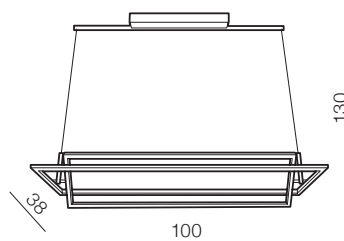

VIENA DIMM

1 BLACK

2 WHITE

Viena

- 1 AZ2849 (black)
- 2 AZ2911 (white)

LED integrated Dimmable
LED 70W 4200lm 3000K
aluminium/acrylic

READY DIMM POWER