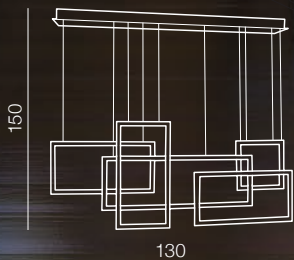

QUADRATUS DIMM

Quadratus LED

- ❶ AZ2850 (black)
- ❷ AZ2851 (white)

LED integrated Dimmable
LED 105W 6500lm 3000K
aluminium/acrylic