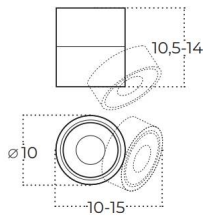

### COSTA 3000/4000K

Technical specification

Name	COSTA	COSTA
IP	IP20	IP20
Material	aluminium	aluminium
Light source	1 x LED INTEGRATED	1 x LED INTEGRATED
Power	12W	12W
Kelvins	3000K	4000K
Lumens	1000lm	1100lm
Tilt	90°	90°
Rotation	350°	350°

### COSTA SPOT

Technical specification

Name	COSTA SPOT BK	COSTA SPOT WH
IP	IP20	IP20
Material	aluminium	aluminium
Light source	1 x LED INTEGRATED	1 x LED INTEGRATED
Power	12W	12W
Kelvins	3000K	3000K
Lumens	1020lm	1020m
Tilt	90°	90°
Rotation	350°	350°