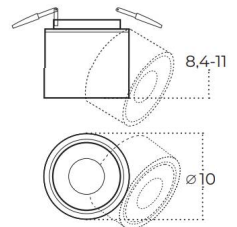

### COSTA 3000/4000K

Technical specification

Name	COSTA	COSTA
IP	IP20	IP20
Material	aluminium	aluminium
Light source	1 x LED INTEGRATED	1 x LED INTEGRATED
Power	12W	12W
Kelvins	3000K	4000K
Lumens	1000lm	1100lm
Tilt	90°	90°
Rotation	350°	350°

### COSTA SPOT

Technical specification

Name	COSTA SPOT BK	COSTA SPOT WH
IP	IP20	IP20
Material	aluminium	aluminium
Light source	1 x LED INTEGRATED	1 x LED INTEGRATED
Power	12W	12W
Kelvins	3000K	3000K
Lumens	1020lm	1020m
Tilt	90°	90°
Rotation	350°	350°