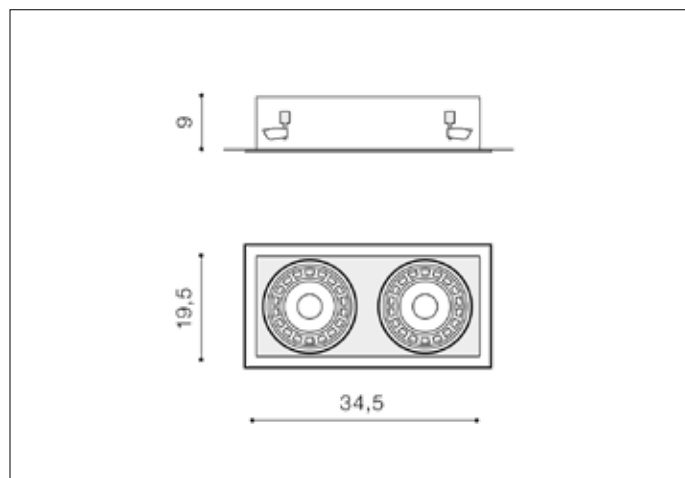

AZzardo[®]
LIGHTING

NOVA 2 WHITE/WHITE
AZ2876, EAN 5901238428763

Dimensions height / width / length [cm] Product Specifications

Product	9 x 34,5 x 19,5
Mounting inlet:	N/A x 30,5 x 15
Ceiling base:	N/A x N/A x N/A
Shades	N/A x N/A x N/A

Line	TECHNICAL
Type	Downlight
Type of track	N/A
Colour	White / White
Material	Metal
Light source	2
Type of socket	ES111 ~ GU10
Lumens	N/A
Kelvins	N/A
Beam angle	N/A
Dimmable	N/A
CCT	N/A
RGB	N/A
RA	N/A
App remote control	N/A
Remote control	N/A
Voltage	230V
Power	max LED 40 ~ 50W
Switch location	N/A
Protection class	IP20
Tilt	45°
Rotation	N/A

Shipping info height / width / length [cm]

BOX 1:	35,5 x 20 x 9,5
BOX 2:	N/A x N/A x N/A
BOX 3:	N/A x N/A x N/A
Net weight [kg]	1,3
Gross weight [kg]	1,5

Energy efficiency

Azzardo Sp. z o.o.
ul. Strzeszyńska 33 60-479 Poznań,
NIP: 929-185-75-07