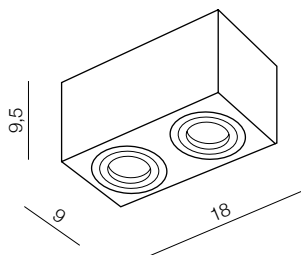

### Brant square

- ❶ AZ2878 (black)
- ❷ AZ2822 (white)

GU10 Max. 50W IP44  
metal/aluminium

### Brant 2 square

- ❶ AZ2879 (black)
- ❷ AZ2823 (white)

GU10 2x Max. 50W IP44  
metal/aluminium

BULB NOT INCLUDED