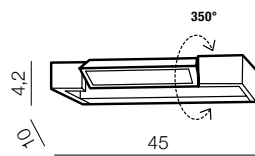

DALI IP44 **new**

**Dali 30** LED

- ❶ AZ2788 3000K (white)
- ❷ AZ2883 3000K (black)
- ❶ AZ2789 4000K (white)
- ❷ AZ2885 4000K (black)
- new** ❸ AZ5241 3000K (gold)
- new** ❸ AZ5242 4000K (gold)

LED 9W 1080lm  
3000K/4000K IP44  
aluminium