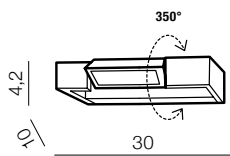

DALI IP44 **new**

**Dali 30** LED

- ❶ AZ2788 3000K (white)
- ❷ AZ2883 3000K (black)
- ❶ AZ2789 4000K (white)
- ❷ AZ2885 4000K (black)
- new** ❸ AZ5241 3000K (gold)
- new** ❸ AZ5242 4000K (gold)

LED 9W 1080lm  
3000K/4000K IP44  
aluminium