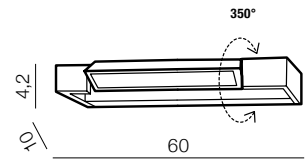

Dali 60 LED

- ❶ AZ2792 3000K (white)
- ❷ AZ2894 3000K (black)
- ❶ AZ2793 4000K (white)
- ❷ AZ2895 4000K (black)
- **new** ❸ AZ5245 3000K (gold)
- **new** ❸ AZ5246 4000K (gold)

LED 18W 2160lm
3000K/4000K IP44
aluminium