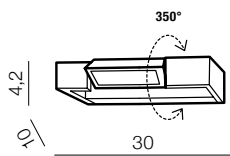

DALI IP44 **new**

Dali 30 LED

- ❶ AZ2788 3000K (white)
- ❷ AZ2883 3000K (black)
- ❶ AZ2789 4000K (white)
- ❷ AZ2885 4000K (black)
- new** ❸ AZ5241 3000K (gold)
- new** ❸ AZ5242 4000K (gold)

LED 9W 1080lm
3000K/4000K IP44
aluminium