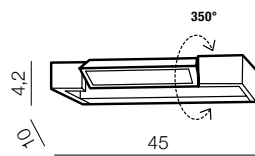

DALI IP44 **new**

Dali 30 LED

- ❶ AZ2788 3000K (white)
- ❷ AZ2883 3000K (black)
- ❶ AZ2789 4000K (white)
- ❷ AZ2885 4000K (black)
- new** ❸ AZ5241 3000K (gold)
- new** ❸ AZ5242 4000K (gold)

LED 9W 1080lm
3000K/4000K IP44
aluminium