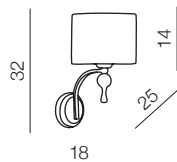

IMPRESS

1 WHITE

2 BLACK

3 BROWN

Impress table

- 1 AZ1107 WH (white)
  - 2 AZ0502 BK (black)
  - 3 AZ2903 (brown)
- E27 1x 50W  
metal/chrome/acryl/fabric

Impress wall

- 1 AZ0503 WH (white)
  - 2 AZ0501 BK (black)
  - 3 AZ2904 BN (brown)
- E27 1x 50W  
metal/chrome/acryl/fabric