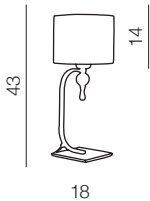

IMPRESS

1 WHITE

2 BLACK

3 BROWN

Impress table

- 1 AZ1107 WH (white)
  - 2 AZ0502 BK (black)
  - 3 AZ2903 (brown)
- E27 1x 50W  
metal/chrome/acryl/fabric

Impress wall

- 1 AZ0503 WH (white)
  - 2 AZ0501 BK (black)
  - 3 AZ2904 BN (brown)
- E27 1x 50W  
metal/chrome/acryl/fabric