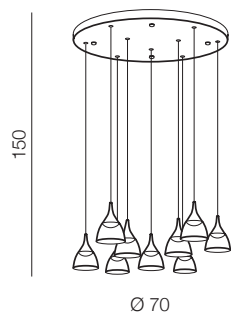

1 BLACK

2 WHITE

Dalmatia 1 LED

- 1 **AZ2847** (black)
- 2 **AZ2909** (white)

LED 5W 300lm 3000K
aluminium/acrylic

Dalmatia 5 LED

- 1 **AZ2910** (black)
- 2 **AZ2848** (white)

LED 25W 1500lm 3000K
aluminium/acrylic

Dalmatia 9 LED

- 1 **AZ3143** (black)
- 2 **AZ3144** (white)

LED 45W 3880lm 3000K
aluminium/acrylic