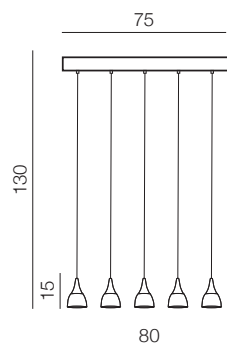

1 BLACK

2 WHITE

Dalmatia 1 LED

- 1 **AZ2847** (black)
- 2 **AZ2909** (white)

LED 5W 300lm 3000K
aluminium/acrylic

Dalmatia 5 LED

- 1 **AZ2910** (black)
- 2 **AZ2848** (white)

LED 25W 1500lm 3000K
aluminium/acrylic

Dalmatia 9 LED

- 1 **AZ3143** (black)
- 2 **AZ3144** (white)

LED 45W 3880lm 3000K
aluminium/acrylic