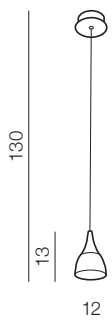

1 BLACK

2 WHITE

Dalmatia 1 LED

- 1 **AZ2847** (black)
- 2 **AZ2909** (white)

LED 5W 300lm 3000K
aluminium/acrylic

Dalmatia 5 LED

- 1 **AZ2910** (black)
- 2 **AZ2848** (white)

LED 25W 1500lm 3000K
aluminium/acrylic