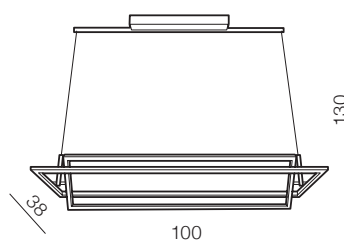

VIENA DIMM

1 BLACK

2 WHITE

Viena

- 1 AZ2849 (black)
- 2 AZ2911 (white)

LED integrated Dimmable
LED 70W 4200lm 3000K
aluminium/acrylic

READY DIMM POWER