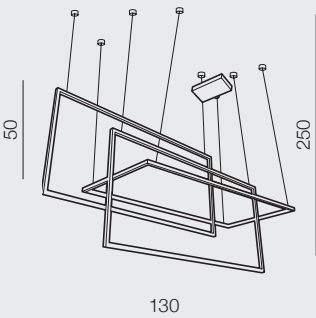

1 BLACK

2 WHITE

Metric LED

- 1 AZ2914 (black)
- 2 AZ2915 (white)

LED integrated Dimmable
LED 135W 6880lm 3000K
aluminium/acrylic

READY DIMM POWER