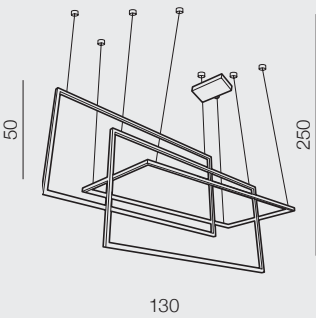

1 BLACK

2 WHITE

Metric LED

- 1 AZ2914 (black)
- 2 AZ2915 (white)

LED integrated Dimmable
LED 135W 6880lm 3000K
aluminium/acrylic

READY DIMM POWER