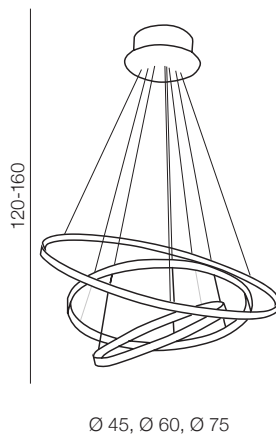

READY DIMM POWER

1 GOLD

2 BLACK

3 CHROME

Wheel 3 dimm LED

- 1 AZ2918 (gold)
- 2 AZ2920 (black)
- 3 AZ2989 (chrome)

LED 80W 4800lm dimm
chrome/metal

Wheel 6 Long dimm LED

- 1 AZ2921 (gold)
- 2 AZ2923 (black)
- 3 AZ2990 (chrome)

LED 140W 8400lm dimm
chrome/metal