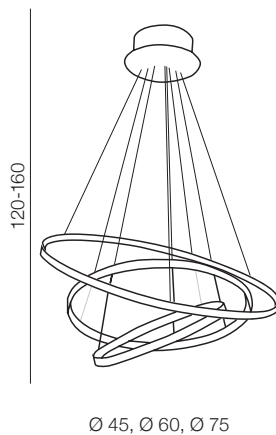

READY DIMM POWER

1 GOLD

2 BLACK

3 CHROME

**Wheel 3 dimm** LED

- 1 AZ2918 (gold)
- 2 AZ2920 (black)
- 3 AZ2989 (chrome)

LED 80W 4800lm dimm  
chrome/metal

**Wheel 6 Long dimm** LED

- 1 AZ2921 (gold)
- 2 AZ2923 (black)
- 3 AZ2990 (chrome)

LED 140W 8400lm dimm  
chrome/metal

Ø 85; 75; 60; 45; 35; 25