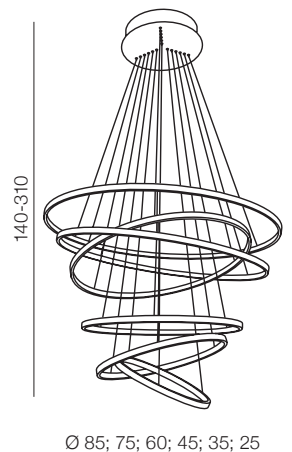

READY DIMM POWER

1 GOLD

2 BLACK

3 CHROME

**Wheel 3 dimm** LED

- 1 AZ2918 (gold)
- 2 AZ2920 (black)
- 3 AZ2989 (chrome)

LED 80W 4800lm dimm  
chrome/metal

**Wheel 6 Long dimm** LED

- 1 AZ2921 (gold)
- 2 AZ2923 (black)
- 3 AZ2990 (chrome)

LED 140W 8400lm dimm  
chrome/metal

Ø 85; 75; 60; 45; 35; 25