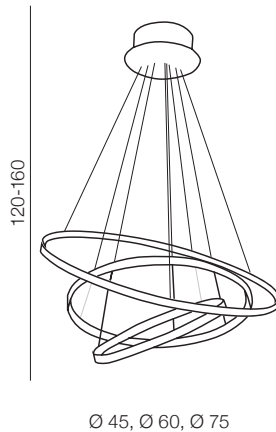

READY DIMM POWER

1 GOLD

2 BLACK

3 CHROME

Wheel 3 dimm LED

- 1 AZ2918 (gold)
- 2 AZ2920 (black)
- 3 AZ2989 (chrome)

LED 80W 4800lm dimm
chrome/metal

Wheel 6 Long dimm LED

- 1 AZ2921 (gold)
- 2 AZ2923 (black)
- 3 AZ2990 (chrome)

LED 140W 8400lm dimm
chrome/metal